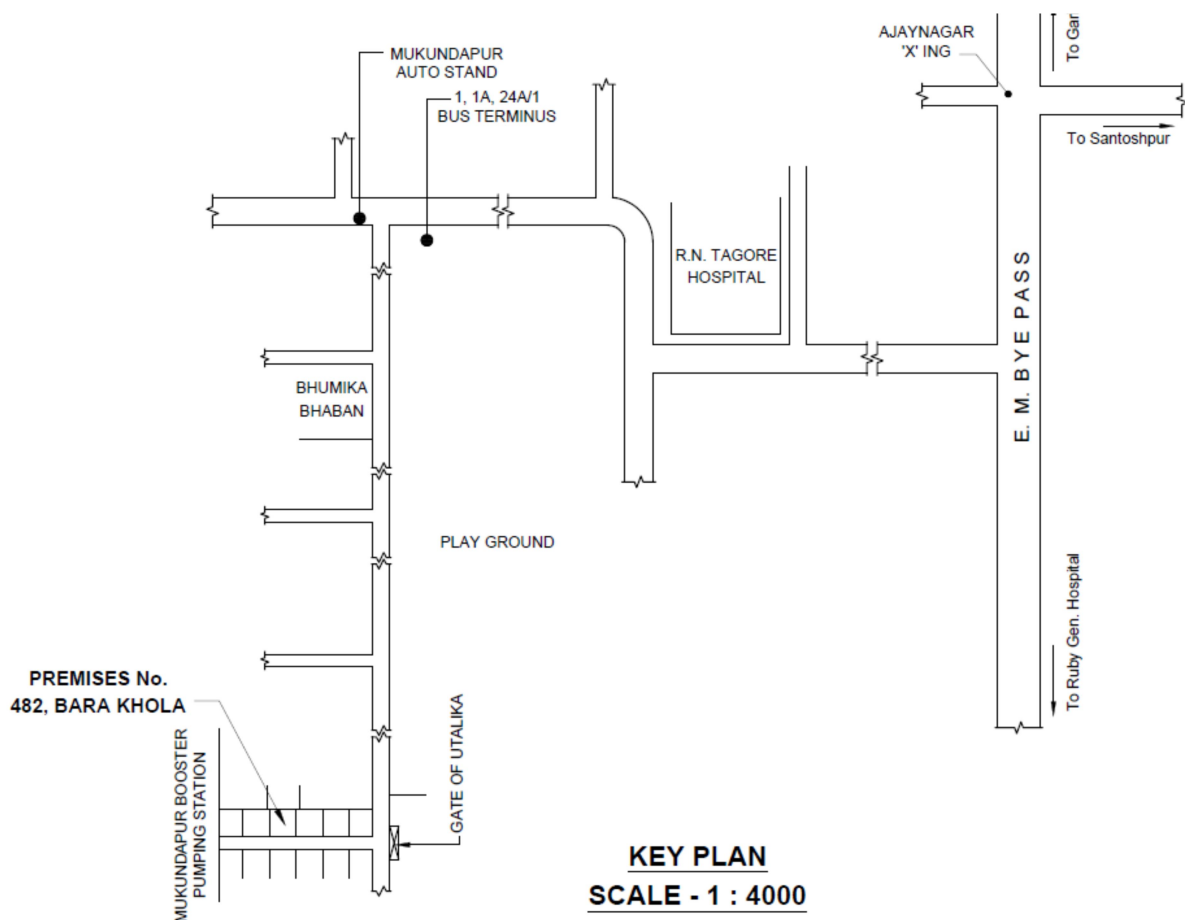

LOCATION MAP: KEY PLAN WITH LATITUDE & LONGITUDE OF THE PROJECT NAMED RAJ KIRON at Premises No. - 482, Bara Khola, Ward No. - 109, Borough - XII of KMC, Mouza - Bara Khola, J.L. No. - 21, R.S. Dag No. - 143, R.S. Khatian No. - 147, P.S. - Purba Jadavpur, P.O. - Mukundapur, Kolkata - 700099, WB, India:

Latitude: 22.492922597859934,

Longitude: 88.40194145018626

ROYAL SHELTERS
Aristek Chakrabarty
Partner

ROYAL SHELTERS
Aniket Chakrabarty
Partner